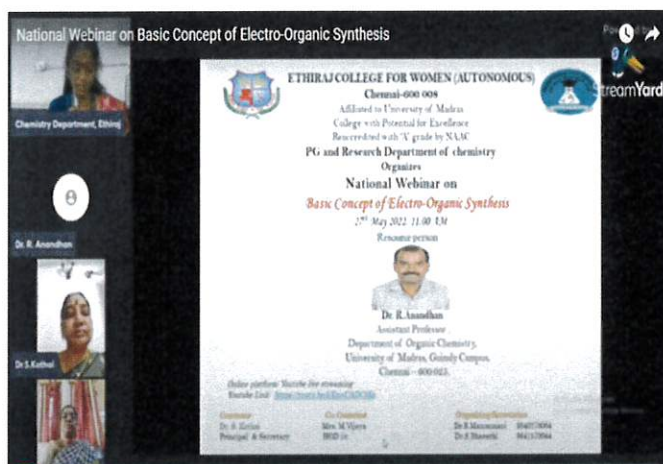

Chief Guest/ resource person: Dr. R.Anandhan

Number of participants: 230

National webinar on Basic Concept of Electro-Organic Synthesis was conducted on 27.05.2022 by the Department of Chemistry for the benefit of UG & PG Students of Chemistry in terms of academic. The resource person was Dr. R.Anandhan, Assistant Professor, Department of Organic chemistry, University of Madras, Guindy Campus, Chennai, Tamil nadu, India. The program was inaugurated by Dr. S. Kothai, Principal, Head of the Department of Chemistry with a special address by the Resource person. The purpose of the webinar was highlighted by Dr. R.Manonmani in her welcome address. Totally 230 students and faculty actively participated in this webinar. All the participants involved in question and answer session. The program was ended with vote of thanks by Dr.S.Bharathi. The participants gave a very good feedback on the conduct of the Webinar.