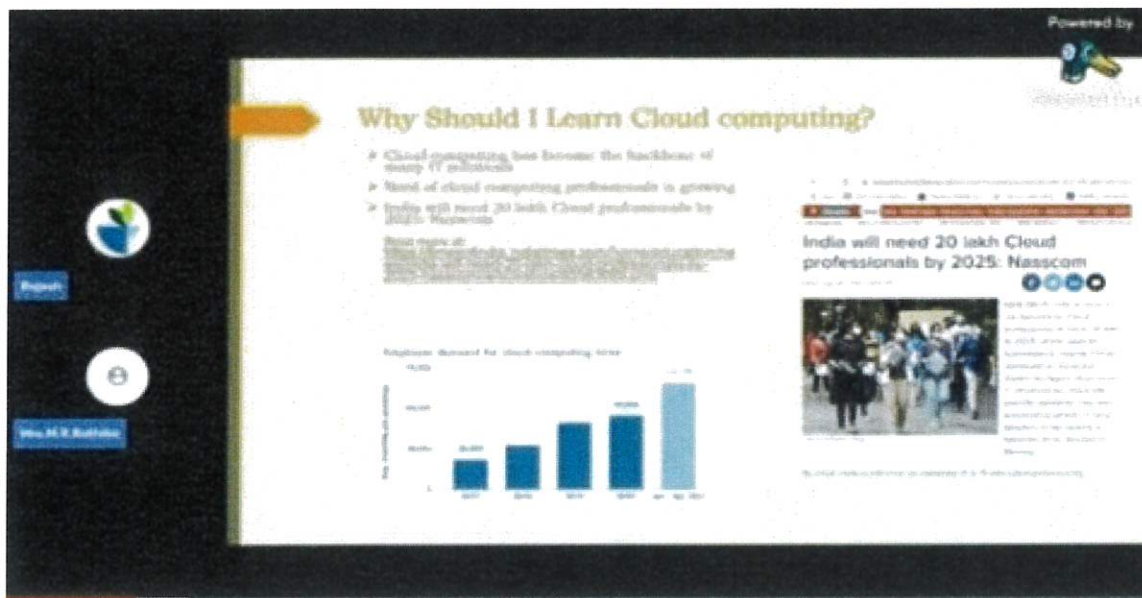

CLOUD COMPUTING 101

List of participants

Sl. No	Name	Registration No.	Name of the Institution
1.	AASIFA M A	2113321076001	Ethiraj College for Women(Autonomous)
2.	ANUVARSHINI K S	2113321076002	Ethiraj College for Women(Autonomous)
3.	IMAL PRIYA A	2113321076003	Ethiraj College for Women(Autonomous)
4.	JOSHINI A P	2113321076004	Ethiraj College for Women(Autonomous)
5.	KANISHKA R	2113321076005	Ethiraj College for Women(Autonomous)
6.	KAVISHREE J	2113321076006	Ethiraj College for Women(Autonomous)
7.	KOTHAI T	2113321076007	Ethiraj College for Women(Autonomous)
8.	MANJULA B	2113321076008	Ethiraj College for Women(Autonomous)
9.	POONGUZHALI V	2113321076009	Ethiraj College for Women(Autonomous)
10.	PRIYADHARSHINI S	2113321076010	Ethiraj College for Women(Autonomous)
11.	SALONI A	2113321076011	Ethiraj College for Women(Autonomous)
12.	SUBHA M	2113321076012	Ethiraj College for Women(Autonomous)
13.	SWETHA S	2113321076013	Ethiraj College for Women(Autonomous)
14.	TRISHA A	2113321076014	Ethiraj College for Women(Autonomous)
15.	YOGESWARI M	2113321076015	Ethiraj College for Women(Autonomous)
16.	AMISHA CHAUDHARY.	2113321076016	Ethiraj College for Women(Autonomous)

S. Manjushree
PRINCIPAL
ETHIRAJ COLLEGE FOR WOMEN
(AUTONOMOUS)
CHENNAI-600 008.

S. Prasanna Lakshmi
Head of the Department
Department of Mathematics
with Computer Applications
Ethiraj College for Women
Chennai - 8