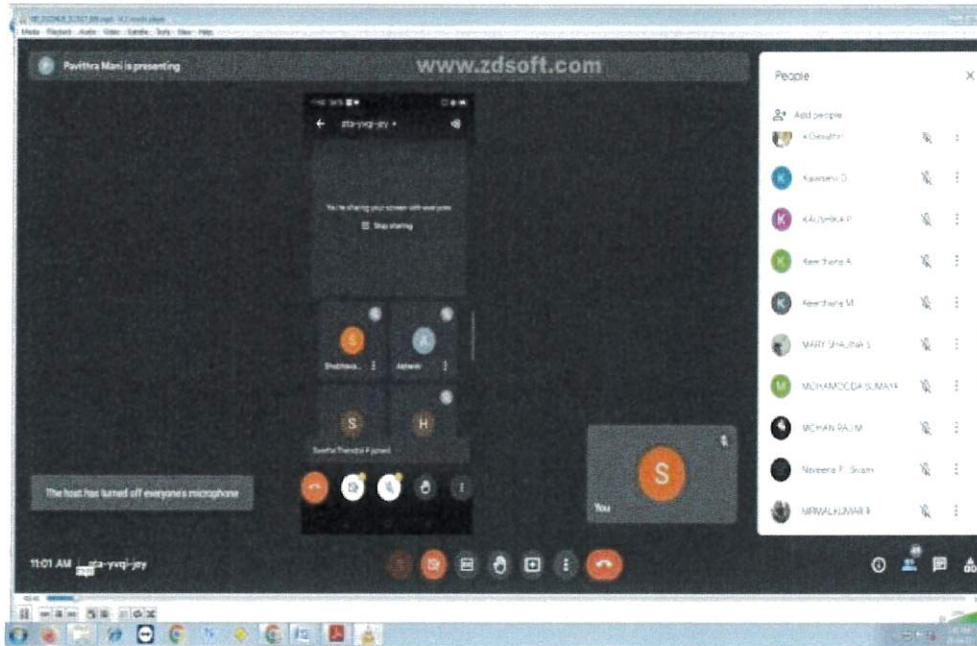

6. At least 2 quality photographs of the event (Preference given to student's picture)

S. Manjureshi
PRINCIPAL
ETHIRAJ COLLEGE FOR WOMEN
(AUTONOMOUS)
CHENNAI-600 008.

Singh
26/7/23
Professor and Head
Department of Physics (SS)
Ethiraj College for Women
Chennai-600 008

ETHIRAJ COLLEGE FOR WOMEN (Autonomous)
Chennai – 600 008

7. List of participants:

S. No	Name with Salutation	Name of Institution
1	Dr SAKTHIPANDI K	SRM TRP ENGINEERING COLLEGE
2	Dr. Maryam Usmani	Justice Basheer Ahmed Sayeed College for women
3	Dr. Suraiya Begum S N	Justice Basheer Ahmed Sayeed College for women
4	GAYATHRI J	Anna university
5	S. A. Saba Anjum	Justice Basheer Ahmed Sayeed college for women
6	Dr. G. V. VIJAYARAGHAVAN	B. S. Abdur Rahman Crescent Institute of Science and Technology
7	Gayathri K	Anna University
8	F. Kursheeth banu	Jbas
9	Naveena P.	NITT
10	Ms. SHOBHAVATHI K	Ethiraj college for women
11	SRILEKHA K	Ethiraj College for women's, Chennai
12	Ms. Mary Shajina. S	Ethiraj college for women
13	Ms.R.Swetha Shree	Ethiraj College For Women
14	Daisy philomina S	Ethiraj college for women
15	Kalaiselvi D	Ethiraj college for women
16	Ms. KEERTHANA. M	ETHIRAJ COLLEGE FOR WOMEN
17	Ms. Vani shree. V	Ethiraj college for women
18	Ms. Alloffy Mary A	Anna University, CEG
19	AARTHY V	Ethiraj college for women
20	Ms. Saathvika Lakshmanan	National Institute of Technology
21	Mrs. Abhirami S	Ethiraj College for Women
22	ATHULYA P.M.	Ethiraj college for women
23	Ms.Shobhavathi K	Ethiraj college for women
24	Rohini S	Ethiraj college for women
25	Vanitha. B	Bharathi women's college
26	S. Meena	Bharathi Women's College
27	Dr.U. Mohamooda Sumaya	Bharathi Women's College (A)
28	Miss. Ashwini A	Ethiraj college
29	Ms. Vani shree. V	Ethiraj college for women
30	Dr. S. Sathik Basha	B. S. Abdur Rahman Crescent Institute of Science and Technology
31	S.LAXMI DEVI	Bharathi women's college (AUTONOMOUS)
32	Ms.R.Swetha Shree	Ethiraj College For Women
33	B Hemamalini	Ethiraj College for Women
34	JERLINE.A	Ethiraj College For Women

Singh
26/7/23

Professor and Head
Department of Physics (SS)
Ethiraj College for Women
Chennai-600 008

S. Muralidharan
PRINCIPAL
ETHIRAJ COLLEGE FOR WOMEN
(AUTONOMOUS)
CHENNAI-600 008.