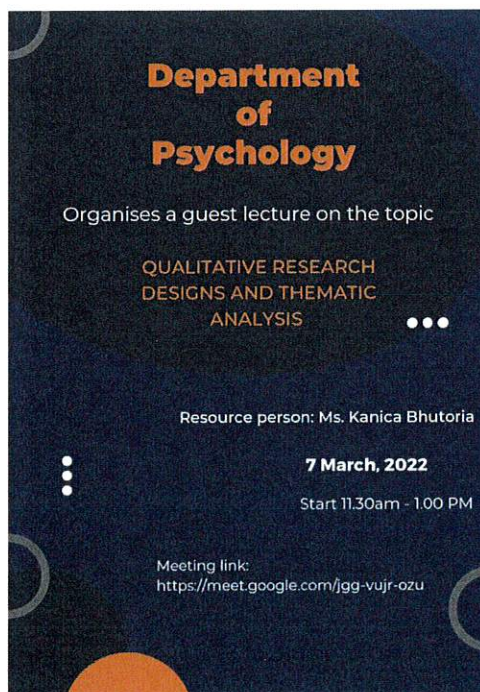

ETHIRAJ COLLEGE FOR WOMEN (Autonomous)

Chennai – 600 008

*Affiliated to the University of Madras
College with Potential for Excellence
Reaccredited with A+ Grade by NAAC*

Guest Lecture – Qualitative Research Design and Thematic Analysis

Date: 07th March, 2022; 11:30 am-1:30 pm

Department: The Department of Psychology

Resource Person: Ms. Kanica Bhutoria

Number of participants/beneficiaries: 14

Description of the event in a minimum of 150 – 200 words:

The Department of Psychology hosted an online Guest Lecture on the topic. “Qualitative Research Techniques and Processes” for the II PG students. It was conducted by Ms.KanicaBhutoria. She is a Consultant Psychologist in MediBuddy. She took the student through the basic steps and processes of qualitative research in social science, mainly focusing on the philosophy and the various research designs of the same. She also demonstrated how to conduct a thematic analysis from qualitative data. The lecture proved to be very useful to the students who were interested in pursuing research.

Circular of the Event:

Kanica Bhutoria
Head of the Department
Department of Psychology
Ethiraj College for Women
Chennai - 600 008.

S. Manojamma
PRINCIPAL
ETHIRAJ COLLEGE FOR WOMEN
(AUTONOMOUS)
CHENNAI-600 008.