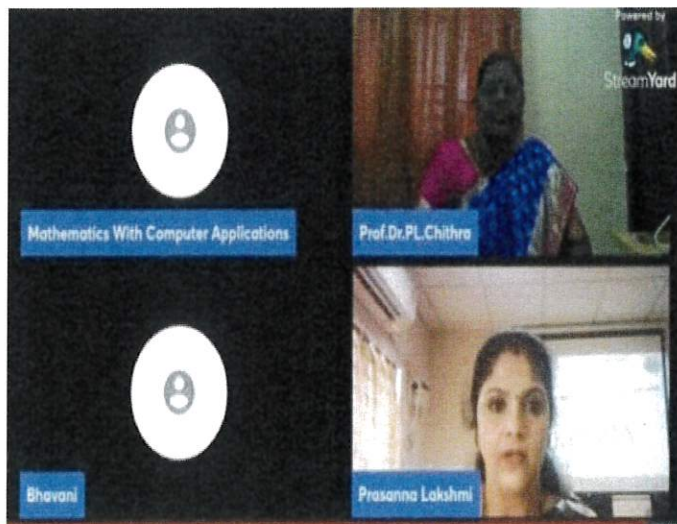

Recent Research Trends in Image and Video Processing

Recent Research Trends in Image and Video Processing

List of participants

Sl. No	Name	Registration No.
1.	AASIFA M A	2113321076001
2.	ANUVARSHINI K S	2113321076002
3.	IMAL PRIYA A	2113321076003
4.	JOSHINI A P	2113321076004
5.	KANISHKA R	2113321076005
6.	KAVISHREE J	2113321076006
7.	KOTHAI T	2113321076007
8.	MANJULA B	2113321076008
9.	POONGUZHALI V	2113321076009
10.	PRIYADHARSHINI S	2113321076010
11.	SALONI A	2113321076011
12.	SUBHA M	2113321076012
13.	SWETHA S	2113321076013
14.	TRISHA A	2113321076014
15.	YOGESWARI M	2113321076015
16.	AMISHA CHAUDHARY	2113321076016

S. Narayanasri
PRINCIPAL
ETHIRAJ COLLEGE FOR WOMEN
(AUTONOMOUS)
CHENNAI-600 008.

K. Prasanna Lakshmi
Head of the Department
Department of Mathematics
with Computer Application
Ethiraj College for Women
Chennai - 8