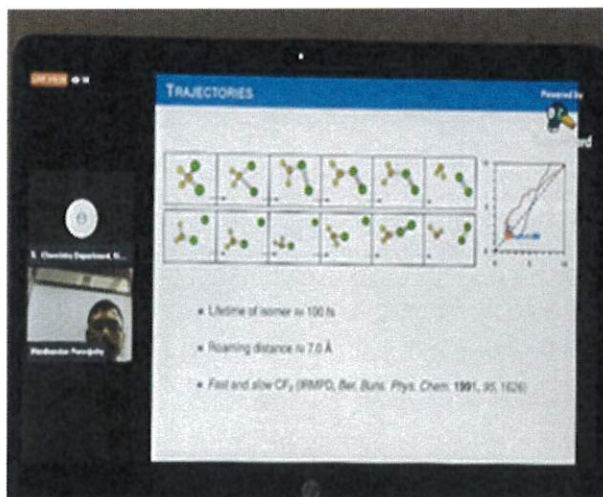

ETHIRAJ COLLEGE FOR WOMEN (Autonomous)

Chennai – 600 008

*Affiliated to the University of Madras
College with Potential for Excellence
Reaccredited with A+ Grade by NAAC*

Date: 21.04.2022

Department: Chemistry

Chief Guest/ resource person: Dr.P.Manikandan

Number of participants: 199

National webinar on Reaction Mechanism and Dynamics via Theoretical Methods was conducted on 21.04.2022 by the Department of Chemistry for the benefit of UG & PG Students of Chemistry in terms of academic. The resource person was Dr. P. Manikandan, Associate Professor and Head, Department of Chemistry, Indian Institute of Technology Jodhpur, Rajasthan, India. The program was inaugurated by Dr. S. Kothai, Principal, Head of the Department of Chemistry with a special address by the Resource person. The purpose of the webinar was highlighted by Dr. S. Susithra in her welcome address. Totally 199 students and faculty actively participated in this webinar. All the participants involved in question and answer session. The participants gave a very good feedback on the conduct of the Webinar.

S. Manojkumar
PRINCIPAL
ETHIRAJ COLLEGE FOR WOMEN
(AUTONOMOUS)
CHENNAI-600 008.

P. Manikandan
22/2/23
Professor and Head
of the Chemistry Department
The Ethiraj College for Women
Chennai-600 008.