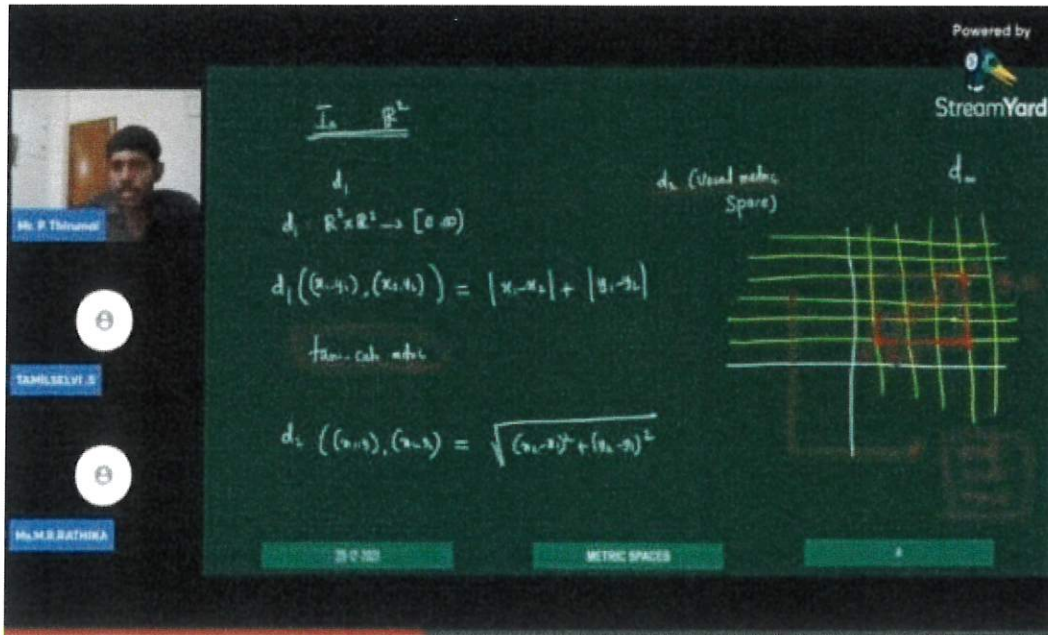

List of participants

Sl. No	Name	Registration No.
1.	AASIFA M A	2113321076001
2.	ANUVARSHINI K S	2113321076002
3.	IMAL PRIYA A	2113321076003
4.	JOSHINI A P	2113321076004
5.	KANISHKA R	2113321076005
6.	KAVISHREE J	2113321076006
7.	KOTHAI T	2113321076007
8.	MANJULA B	2113321076008
9.	POONGUZHALI V	2113321076009
10.	PRIYADHARSHINI S	2113321076010
11.	SALONI A	2113321076011
12.	SUBHA M	2113321076012
13.	SWETHA S	2113321076013
14.	TRISHA A	2113321076014
15.	YOGESWARI M	2113321076015
16.	AMISHA CHAUDHARY	2113321076016

S. Narayanaswami
PRINCIPAL
ETHIRAJ COLLEGE FOR WOMEN
(AUTONOMOUS)
CHENNAI-600 008.

K. Prabhavathi
Head of the Department
Department of Mathematics
with Computer Applications
Ethiraj College for Women
Chennai - 8