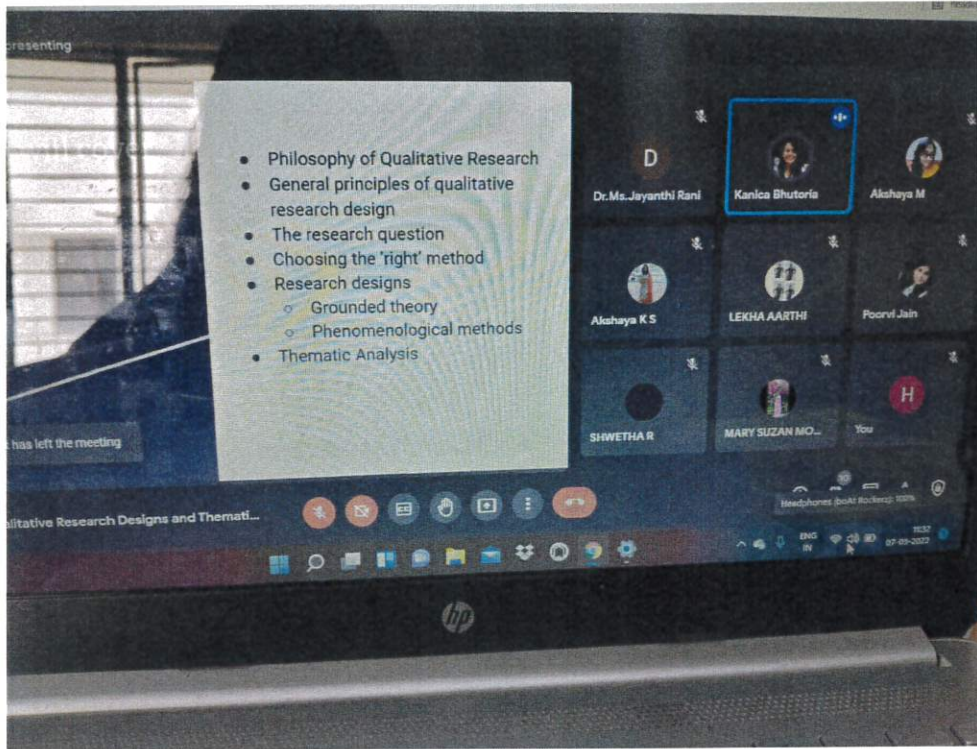

ETHIRAJ COLLEGE FOR WOMEN (Autonomous)
Chennai – 600 008

Photo of the Event:

Participant List:

S. NO.	NAME	REGISTER NO.
1	Akshaya M	2013322042003
2	Akshaya K S	2013322042002
3	Lekha Aarthi	2013322042006
4	Mary Suzan	2013322042007
5	Mumtaj Begum	2013322042008
6	VarusaiFashila	2013322042013
7	Afshan Nisha	2013322042001
8	Harshitha N	2013322042004
9	KannigaParameshwari	2013322042005
10	Shwetha R	2013322042012
11	Poorvi Jain	2013322042009
12	Preethi A	2013322042010
13	Roshni E	2013322042011
14	Vishnu Priya G	2013322042014

S. Muralidharan

PRINCIPAL

**ETHIRAJ COLLEGE FOR WOMEN
(AUTONOMOUS)
CHENNAI-600 008.**

[Signature]
Head of the Department
Department of Psychology
Ethiraj College for Women
Chennai - 600 008.