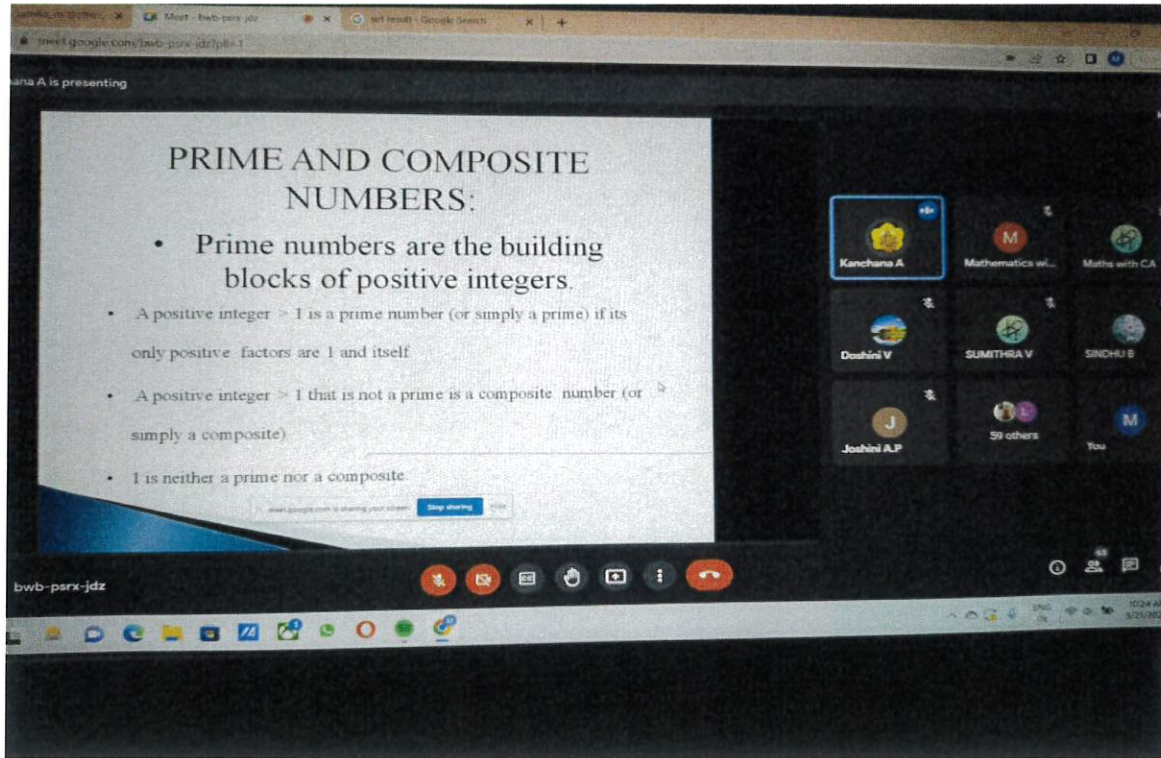

**ETHIRAJ COLLEGE FOR WOMEN (Autonomous)
Chennai – 600 008**

List of participants

Sl. No	Name	Registration No.
1.	AASIFA M A	2113321076001
2.	ANUVARSHINI K S	2113321076002
3.	IMAL PRIYA A	2113321076003
4.	JOSHINI A P	2113321076004
5.	KANISHKA R	2113321076005
6.	KAVISHREE J	2113321076006
7.	KOTHA I T	2113321076007
8.	MANJULA B	2113321076008
9.	POONGUZHALI V	2113321076009
10.	PRIYADHARSHINI S	2113321076010
11.	SALONI A	2113321076011
12.	SUBHA M	2113321076012
13.	SWETHA S	2113321076013
14.	TRISHA A	2113321076014
15.	YOGESWARI M	2113321076015
16.	AMISHA CHAUDHARY	2113321076016

S. Manjamma

**PRINCIPAL
ETHIRAJ COLLEGE FOR WOMEN
(AUTONOMOUS)
CHENNAI-600 008.**

S. Prasanna Lakshmi
Head of the Department
Department of Mathematics
with Computer Applications
Ethiraj College for Women
Chennai - 8