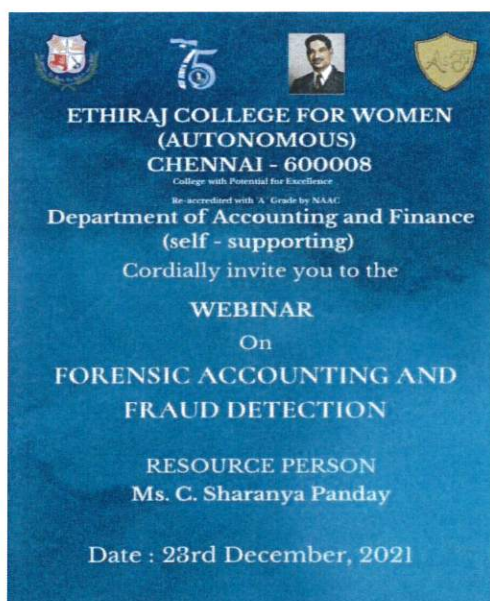

ETHIRAJ COLLEGE FOR WOMEN (Autonomous)

Chennai – 600 008

Affiliated to the University of Madras

College with Potential for Excellence

Reaccredited with A+ Grade by NAAC

FORENSIC ACCOUNTING AND FRAUD DETECTION

DATE: 23rd December, 2021

DEPARTMENT: B.Com Accounting and finance

RESOURCE PERSON: Ms. C. Sharanya Panday, CA, Senior Consultant, Finstein Advizory Services LLP.

NUMBER OF PARTICIPANTS:

Forensic accounting and fraud detection are vital components of modern-day financial management and corporate governance. As businesses expand and financial transactions become increasingly complex, the risk of fraudulent activities rises proportionally. The webinar allowed experts in forensic accounting and fraud detection to share their expertise, insights and best practices with the participants. Attendees gained valuable knowledge on how to identify, prevent and investigate financial fraud.

S. Muralidharan
PRINCIPAL
ETHIRAJ COLLEGE FOR WOMEN
(AUTONOMOUS)
CHENNAI-600 008.