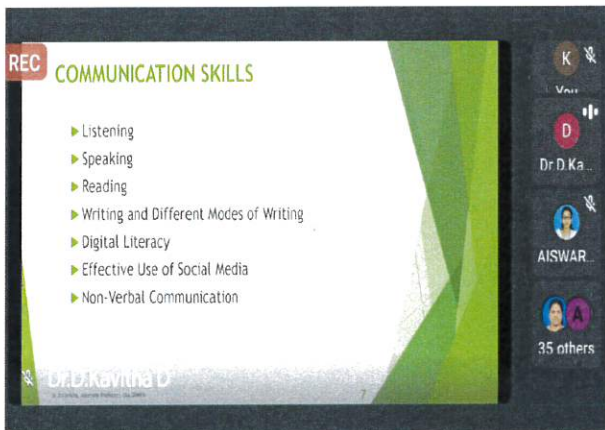

**ETHIRAJ COLLEGE FOR WOMEN (Autonomous)
Chennai – 600 008**

*Affiliated to the University of Madras
College with Potential for Excellence
Reaccredited with A+ Grade by NAAC*

Invitation

**ETHIRAJ COLLEGE FOR WOMEN
(AUTONOMOUS)**
Egmore, Chennai - 600008
Affiliated to University of Madras and Re-accredited by NAAC with A+ grade

MCA DEPARTMENT
organizes
a Life skill Webinar titled,

**“Life Skills need to be acquired during
Pandemic Phase”**

on 11th Aug '21 (10:00–11:30 am)
via Google Meet

Speaker:

Dr. D. Kavitha,
Asso. Prof. Department of Computer Science and
Applications,
St. Peter's Institute of Higher Education and
Research (SPIHER),
Avadi, Chennai - 600054.

Organising Secretary
Dr. Mrs. Shantha Visalakshi, U.,
Asst. Prof., MCA Department.,

Convener
Mrs. Josephine Anitha, A.,
Head & Asso. Prof.,
MCA Department

Patron
Dr. S. Kothai.,
Principal.

Looking forward to meet you all!!!

Participants:

Mrs. A. JOSEPHINE ANITHA, M.A., M.Fin
HEAD OF THE DEPARTMENT
MCA DEPARTMENT
ETHIRAJ COLLEGE OF WOMEN (AUTONOMOUS),
EGMORE, CHENNAI - 600 008

PRINCIPAL
ETHIRAJ COLLEGE FOR WOMEN
(AUTONOMOUS)
CHENNAI-600 008.