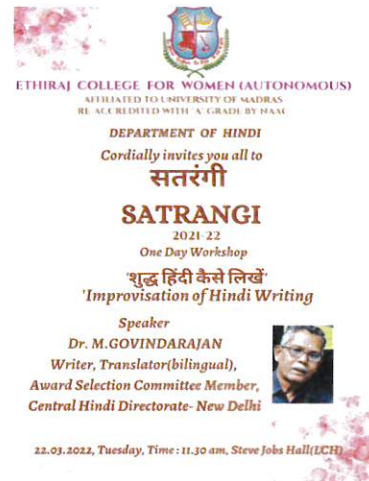

ETHIRAJ COLLEGE FOR WOMEN (Autonomous)

Chennai – 600 008

*Affiliated to the University of Madras
College with Potential for Excellence
Reaccredited with A+ Grade by NAAC*

Department of Hindi Workshop on 'Improvisation of Hindi Writing'

1. Date: 22-03-2022
2. Department: HINDI
3. Chief Guest/ resource person: Dr M Govindarajan, Writer, Translator, Award Selection Committee Member Central Hindi Directorate, New Delhi.
4. Number of participants / beneficiaries: 150
5. Description of the event in a minimum of 150 – 200 words:

The Resource person started from Pronunciation of Hindi Letters and words. He said the spelling errors are made due to wrong pronunciation and stressed the importance of correct pronunciation of each alphabet. He spoke on the importance of Hindi Writing and made the students to understand error free writing. He used PPTs to show the common grammar mistakes made with respect to Gender and homophones. He explained the techniques to improve spellings in Hindi as it has vast vocabulary and Literature. During the Interactive session students raised doubts, the Speaker cleared their doubts with more such examples. He recited his poem and encouraged the students to write poems, short stories on their own to improve their writing skills. The session was very interesting, interactive and informative.

6. Brochure / Invite / Circular of the event as an image:

7. At least 2 quality photographs of the event (Preference given to student's picture)