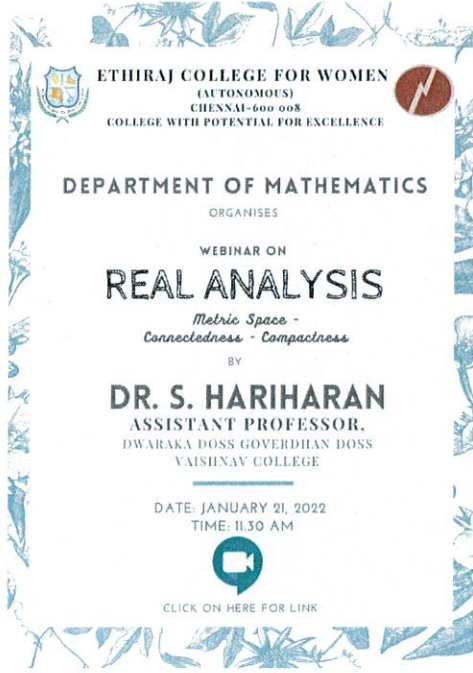

ETHIRAJ COLLEGE FOR WOMEN (Autonomous)
Chennai – 600 008

9. Photography of the event: NIL

10. List of participants:

Staff :

1. Ms. S. Latha
  Assistant Professor
2. Ms. N. Subashini
  Assistant Professor

Students:

S.NO	REG.NO	NAME	Class
1	1913311075001	ANBU GNANA SELVI M	III B.Sc
2	1913311075002	ARCHANA M	III B.Sc
3	1913311075003	ASRIN S	III B.Sc
4	1913311075004	BHARATHI A	III B.Sc
5	1913311075005	BHUVANESHWARI S	III B.Sc
6	1913311075006	DIVYA LAKSHMI E	III B.Sc
7	1913311075007	DURGA LAKSHMI S	III B.Sc
8	1913311075008	GEETHA K	III B.Sc
9	1913311075009	GOMATHI A	III B.Sc
10	1913311075010	HAADIYA BEGUM S	III B.Sc
11	1913311075011	HEMALATHA S	III B.Sc

S. Murugesan

R. Prabha

Head Department of Mathematics
Ethiraj College for Women
(Autonomous)
Chennai-600 008

PRINCIPAL
ETHIRAJ COLLEGE FOR WOMEN
(AUTONOMOUS)
CHENNAI-600 008.