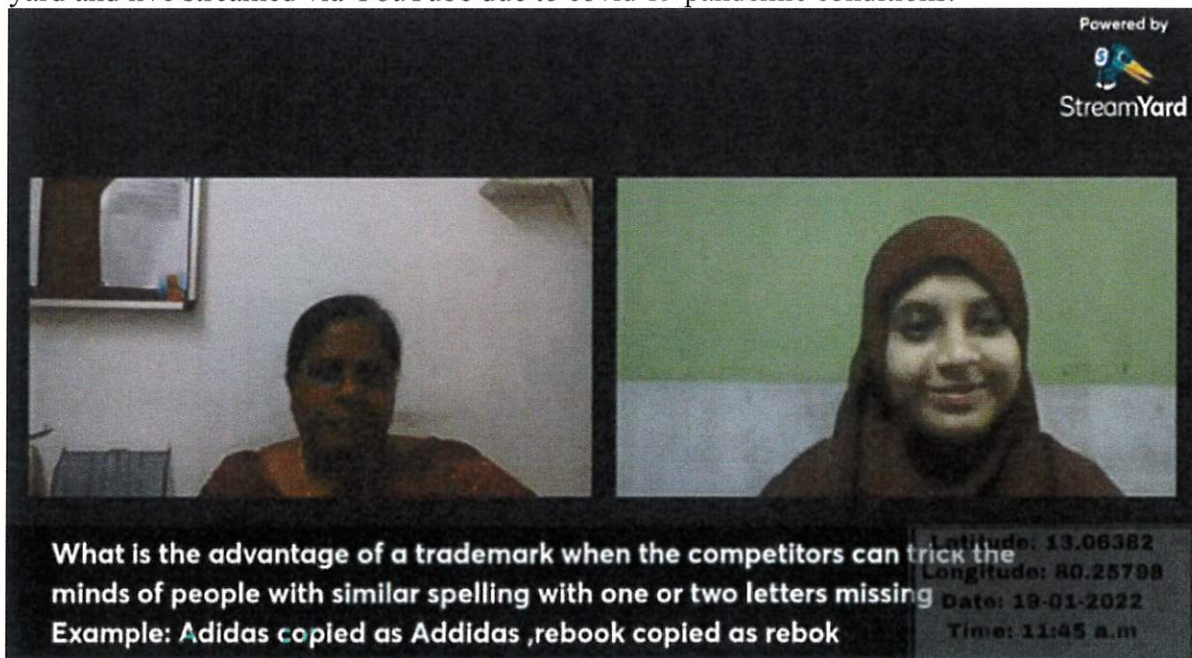

### **INTELLECTUAL PROPERTY RIGHTS FOR NOVICE**

Date: 19th January 2022

No of participants: 954

Venue: Online Webinar

Time: 11.00 AM – 12.00 AM

The webinar titled “INTELLECTUAL PROPERTY RIGHTS FOR NOVICE” organized by the Post Graduate and Research Department of Commerce commenced with Ms. Zulfith Chan Begum M delivering the welcome address. It was followed by Ms. Akshaiya R highlighting the Speaker’s profile. The speaker of the day was Dr S.T.Deepa, Associate Professor, Shri Shankarlal Sundarbai Shasun Jain College for Women. She started the session with the introduction of intellectual property rights and its types. She then explained in detail the various concepts of IPR such as Patent, copyright, trademark, trade secrets etc and their duration in an easy understandable manner. She briefed about the importance of prior art search and suggested few databases for the benefit of students. She then added that Patent attorney is a good carrier opportunity for commerce students and explained how to apply for it and how it works. Finally, she concluded by saying that students can be entrepreneurs by copyrighting story books they have written. Followed by this there was a question-and-answer session to which the speaker gave useful and informative inputs to the students. Finally, the webinar came to an end with the vote of thanks proposed by Ms. Shukashine J. We had 220+ active participants for the webinar. The event was conducted virtually in stream yard and live streamed via YouTube due to covid 19 pandemic conditions.